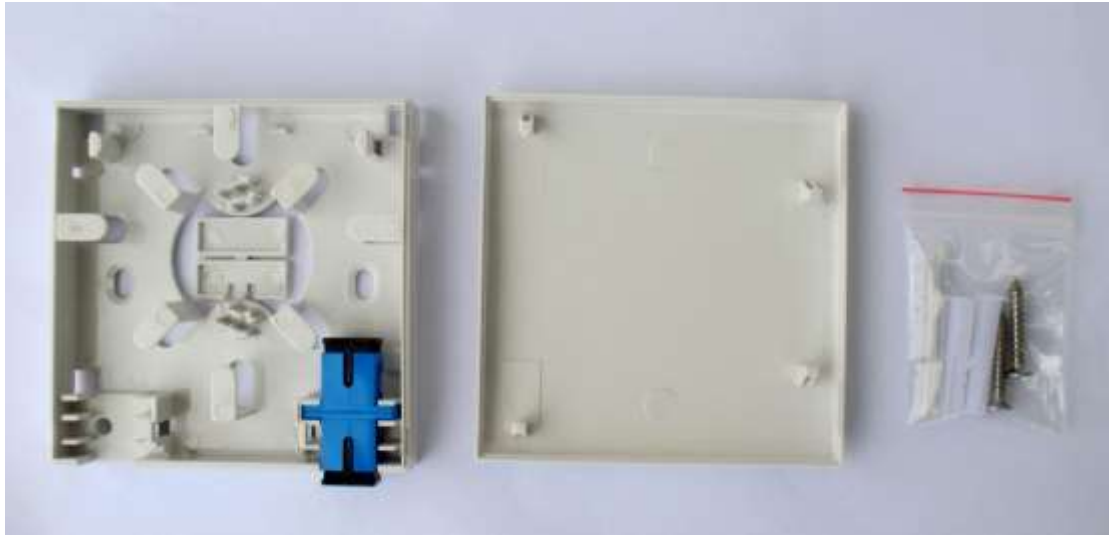

FTTH Customer Terminal Box (Plastic Shell)

Socket Panel

This series are used in the end termination of residential buildings and villas, to fix and splice with pigtails; can be installed on the wall; may adapt variety of optical connection styles; optical fiber can be managed effectively.

- Used in FTTH indoor application, home or work area
- Provide users with optical access or data access
- Suitable for 2 pcs SC adapters
- Store surplus fiber inside, easy for operation
- Size of product: **86*86*23**